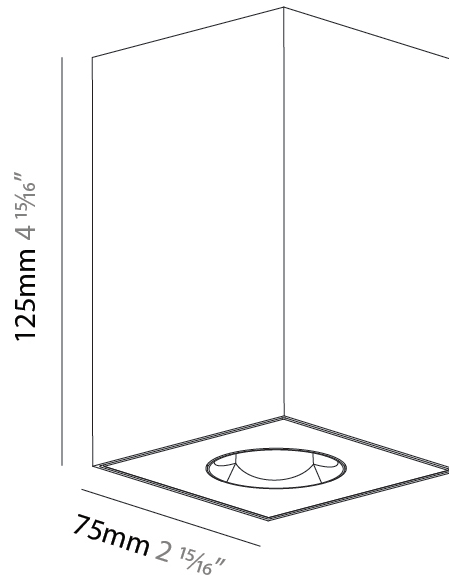

1. To build a product code in our configurator select the specify button on the base model # product page
2. To build a manual product code on this datasheet choose from the options listed below in blue font and add the suffix to the base model #

GENERAL

Series: Oiko Pro Square
Brand: Prolicht
Division: Architectural
Mounting Type: Surface
Mounting Location: Ceiling
Subcategory: Downlight

PHYSICAL

Shape: Square
Length (mm): 75
Length (in): 2 15/16
Width (mm): 75
Width (in): 2 15/16
Height (mm): 125
Height (in): 4 15/16
Light Distribution: Direct
Weight (kg): 0.631
Fixture Finish: SSR / BKV / CWI / CRY / HAB / UFT / ITA / RUA / FTG / MYG / LOD / PUS / FRO / FUP / KIA / POP / BLS / SPG / MEY / GOH / GUM / CHC / COM / ABZ / JAG / OBR / MOS / ROR
Fixture Material: Metal

ELECTRICAL

Lamp Type: LED (Zhaga Standard)
Input Wattage (W): 12..9
Dimming: Tri-Mode (Non-Dimming and Phase Dimming (120Vac only) and 0-10V Dimming)
Driver Included: No
Driver Location: Remote
Driver Type: Constant Current - Universal
Driver Class: Class 2
Input Voltage (V): 120 - 277
Constant Current (MA): 350

LED

Color Temperature (°K): 2700 / 3000 / 3500 / 4000
Max. Delivered Lumen (lm): 1377 / 1372 / 1438 / 1451
Nominal Lumen (lm): 1473 / 1468 / 1538 / 1552
CRI: >90 CRI
Lamp Life (hrs): 50000

OPTICAL

Beam Angle: 60
Adjustability: Fixed

RATINGS AND CERTIFICATIONS

Certified By: Certified for North American Standards
IP rating: IP20