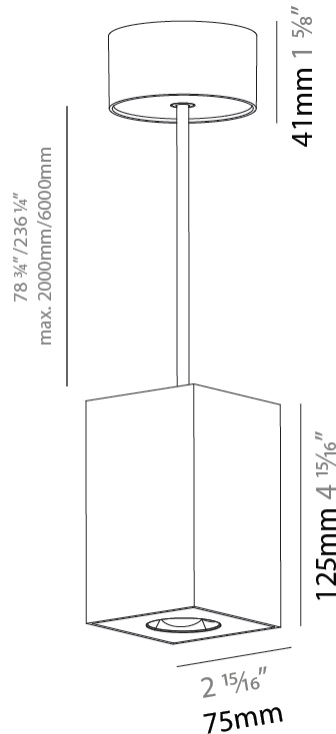

GENERAL

Series: Oiko Pro Square
Brand: Prolicht
Division: Architectural
Mounting Type: Suspension
Mounting Location: Ceiling
Subcategory: Pendant

PHYSICAL

Shape: Square
Length (mm): 75
Length (in): 2 ¹⁵/₁₆
Width (mm): 75
Width (in): 2 ¹⁵/₁₆
Height (mm): 125
Height (in): 4 ¹⁵/₁₆
Light Distribution: Direct
Weight (kg): 0.769

Fixture Finish: SSR / BKV / CWI / CRY / HAB / UFT / ITA / RUA / FTG / MYG / LOD / PUS / FRO / FUP / KIA / POP / BLS / SPG / MEY / GOH / GUM / CHC / COM / ABZ / JAG / OBR / MOS / ROR

Fixture Material: Metal
Cable Details: 2,000mm / 6,000mm Cable - Options : Transparent, Black, White, Red, Orange

ELECTRICAL

Lamp Type: LED (Zhaga Standard)
Input Wattage (W): 12.9
Dimming: Tri-Mode (Non-Dimming and Phase Dimming (120Vac only) and 0-10V Dimming)
Driver Included: No
Driver Location: Remote
Driver Type: Constant Current - Universal
Driver Class: Class 2
Input Voltage (V): 120 - 277
Constant Current (MA): 350

LED

Color Temperature (°K): 2700 / 3000 / 3500 / 4000
Max. Delivered Lumen (lm): 1218 / 1214 / 1272 / 1283
Nominal Lumen (lm): 1473 / 1468 / 1538 / 1552
CRI: >90 CRI
Lamp Life (hrs): 50000

OPTICAL

Reflector°: 34
Adjustability: Fixed

RATINGS AND CERTIFICATIONS

Certified By: Certified for North American Standards
IP rating: IP20