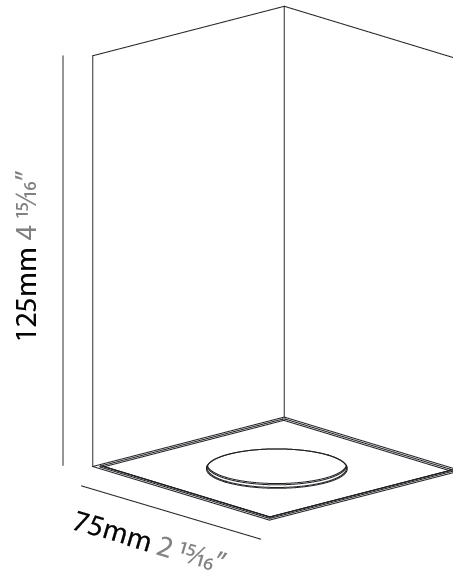

1. To build a product code in our configurator select the specify button on the base model # product page
2. To build a manual product code on this datasheet choose from the options listed below in blue font and add the suffix to the base model #

GENERAL

Series: Oiko Pro Square
Brand: Prolicht
Division: Architectural
Mounting Type: Surface
Mounting Location: Ceiling
Subcategory: Downlight

PHYSICAL

Shape: Square
Length (mm): 75
Length (in): 2 ¹⁵/₁₆
Width (mm): 75
Width (in): 2 ¹⁵/₁₆
Height (mm): 125
Height (in): 4 ¹⁵/₁₆
Light Distribution: Direct
Weight (kg): 0.628

Fixture Finish: SSR / BKV / CWI / CRY / HAB / UFT / ITA / RUA / FTG / MYG / LOD / PUS / FRO / FUP / KIA / POP / BLS / SPG / MEY / GOH / GUM / CHC / COM / ABZ / JAG / OBR / MOS / ROR

Fixture Material: Metal

ELECTRICAL

Lamp Type: LED (Zhaga Standard)
Input Wattage (W): 13.7
Dimming: Tri-Mode (Non-Dimming and Phase Dimming (120Vac only) and 0-10V Dimming)
Driver Included: No
Driver Location: Remote
Driver Type: Constant Current - Universal
Driver Class: Class 2
Input Voltage (V): 120 - 277
Constant Current (MA): 350

LED

Color Temperature (°K): 2700 / 3000 / 3500 / 4000
Max. Delivered Lumen (lm): 954 / 1028 / 1088 / 1091
Nominal Lumen (lm): 1246 / 1342 / 1396 / 1424
CRI: >90 CRI
Lamp Life (hrs): 50000

OPTICAL

Beam Angle: 14
Adjustability: Fixed

RATINGS AND CERTIFICATIONS

Certified By: Certified for North American Standards
IP rating: IP20