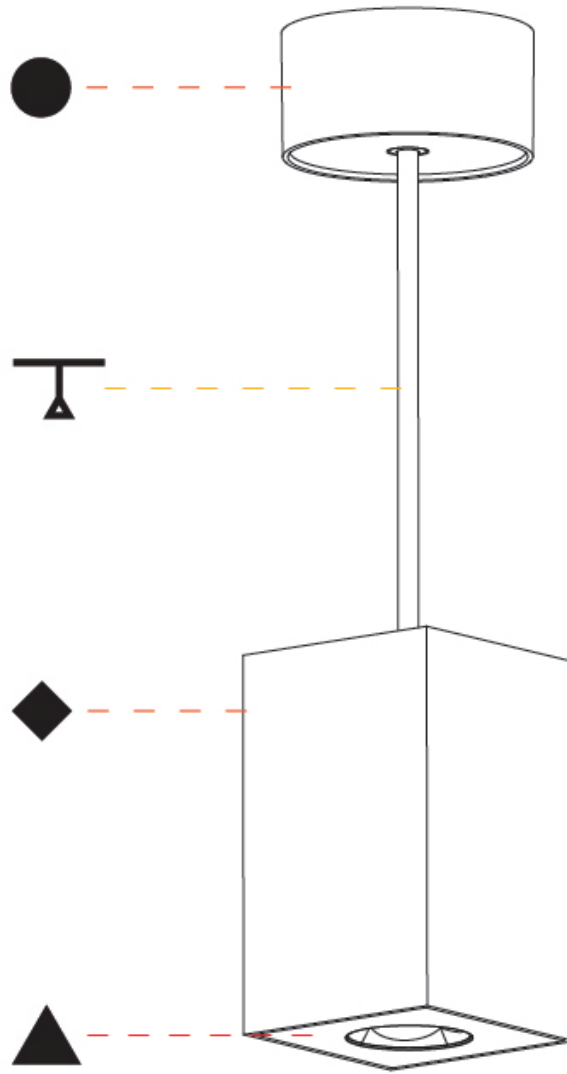

OIKO PRO SQUARE SUSPENSION

A300399-

PROJECT

TYPE

SPECIFIER

QUANTITY

DATE

A