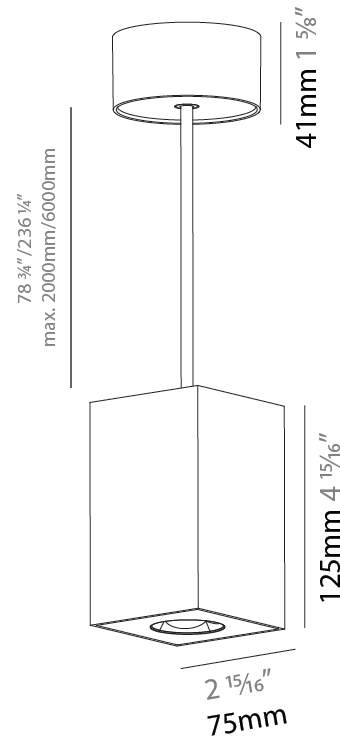

GENERAL

Series: Oiko Pro Square
Brand: Prolicht
Division: Architectural
Mounting Type: Suspension
Mounting Location: Ceiling
Subcategory: Pendant

PHYSICAL

Shape: Square
Length (mm): 75
Length (in): 2 ¹⁵/₁₆
Width (mm): 75
Width (in): 2 ¹⁵/₁₆
Height (mm): 125
Height (in): 4 ¹⁵/₁₆
Light Distribution: Direct
Weight (kg): 0.769
Fixture Finish: SSR / BKV / CWI / CRY / HAB / UFT / ITA / RUA / FTG / MYG / LOD / PUS / FRO / FUP / KIA / POP / BLS / SPG / MEY / GOH / GUM / CHC / COM / ABZ / JAG / OBR / MOS / ROR
Fixture Material: Metal
Cable Details: 2,000mm / 6,000mm Cable - Options : Transparent, Black, White, Red, Orange

ELECTRICAL

Lamp Type: LED (Zhaga Standard)
Input Wattage (W): 12.9
Dimming: Tri-Mode (Non-Dimming and Phase Dimming (120Vac only) and 0-10V Dimming)
Driver Included: No
Driver Location: Remote
Driver Type: Constant Current - Universal
Driver Class: Class 2
Input Voltage (V): 120 - 277
Constant Current (MA): 350

LED

Color Temperature (°K): 2700 / 3000 / 3500 / 4000
Max. Delivered Lumen (lm): 1377 / 1372 / 1438 / 1451
Nominal Lumen (lm): 1473 / 1468 / 1538 / 1552
CRI: >90 CRI
Lamp Life (hrs): 50000

OPTICAL

Reflector°: 60
Adjustability: Fixed

RATINGS AND CERTIFICATIONS

Certified By: Certified for North American Standards
IP rating: IP20